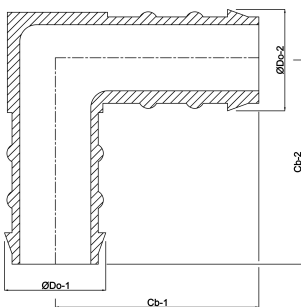

Hose tail elbow 90° nylon 8 mm
hose tail 10bar white (0440289)

TECHNICAL SPECIFICATIONS

Colour white

Material nylon

Connection hose tail

Temperature range 0°C - 80°C

Pressure 10 bar

Size 8 mm

DIMENSIONS

Cb-1 17.4 mm

Cb-2 17.4 mm

ØDo-1 8 mm

ØDo-2 8 mm

β 90°

Last modified date: 13/03/2026

Bosta UK Ltd.
Reflection House
Olding Road
Bury St. Edmunds
Suffolk
IP33 3TA
T +44 (0) 1284 716580
E enquiries@bosta.co.uk
<http://www.bosta.com>