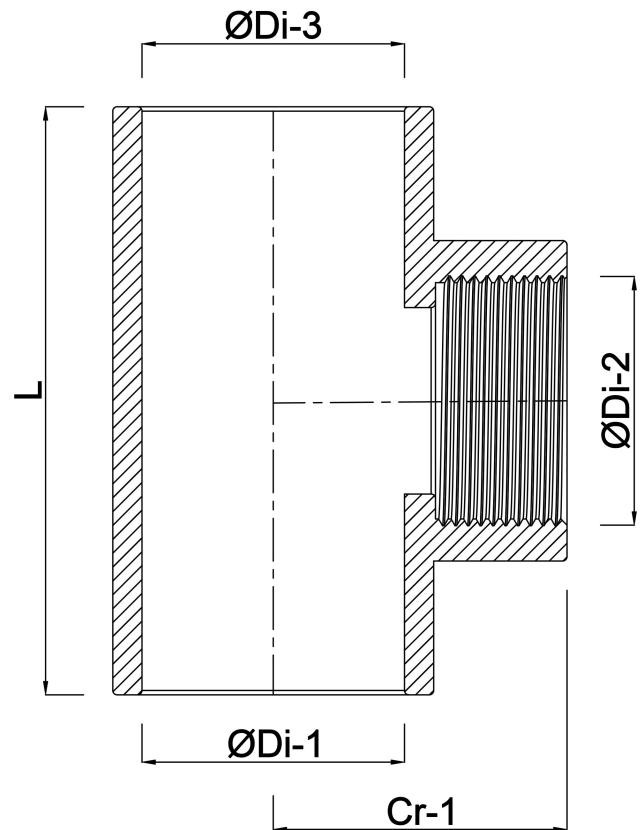

**VDL Adaptor T-piece 90° PVC-U  
63 mm x 2" x 63 mm glue  
socket x female thread x glue  
socket 10bar grey (7002557)**

**V-L Van de Lande**

# TECHNICAL SPECIFICATIONS

Colour	grey
Material	PVC-U
Pressure	10 bar
Size	63 mm x 2" x 63 mm
Connection	glue socket x female thread x glue socket

## DIMENSIONS

Cr-1	71.5 mm
F-2	30 mm
L	72 mm
P-1	38 mm
P-3	38 mm
ØDi-1	63 mm
ØDi-2	2"
ØDi-3	63 mm
β	90°

**Last modified date: 24/05/2026**

Bosta UK Ltd.  
Reflection House  
Olding Road  
Bury St. Edmunds  
Suffolk  
IP33 3TA  
T +44 (0) 1284 716580  
E [enquiries@bosta.co.uk](mailto:enquiries@bosta.co.uk)  
<http://www.bosta.com>