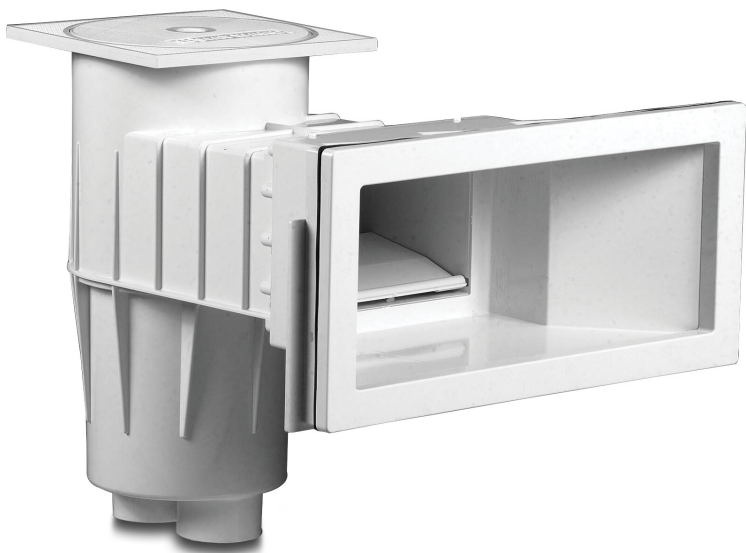

**Hayward Skimmer wide ABS 2"
female thread white
rectangular type Premium
Large (7006523)**

 **HAYWARD®**

TECHNICAL SPECIFICATIONS

Type Premium Large

Material ABS/stainless steel

Model rectangular

Connection female thread

Colour white

Suitable for liner pools

Size 2"

DIMENSIONS

A 541 mm

B 436 mm

C 450 mm

D 215 mm