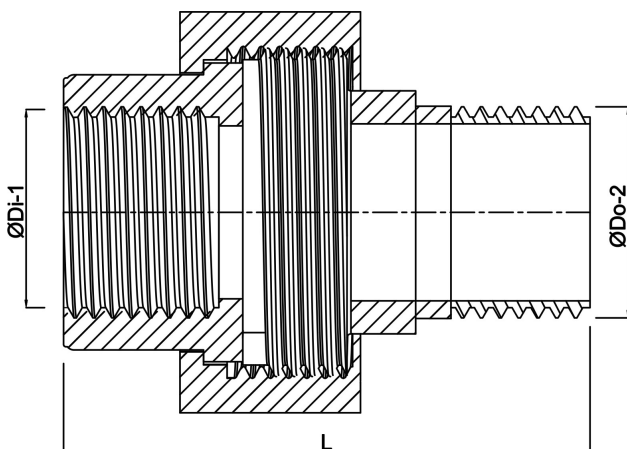

**Profec Nr. 341 Union coupler
cast iron black 1 1/2" female
thread x male thread 25bar
DVGW type conical (1134107)**

TECHNICAL SPECIFICATIONS

Type	conical
Material	cast iron black
Approval	DVGW
Connection	female thread x male thread
Fitting nr.	Nr. 341
Temperature range	-20°C - 120°C
Pressure	25 bar
Size	1 1/2"
Outer ø	95 mm

DIMENSIONS

F-1	21 mm
F-2	21 mm
K-1	50 mm
K-2	50 mm
Kn	75 mm
L	95 mm

ØDi-1 1 1/2 "

ØDo-2 1 1/2 "

Last modified date: 24/05/2026

Bosta UK Ltd.
Reflection House
Olding Road
Bury St. Edmunds
Suffolk
IP33 3TA
T +44 (0) 1284 716580
E enquiries@bosta.co.uk
<http://www.bosta.com>