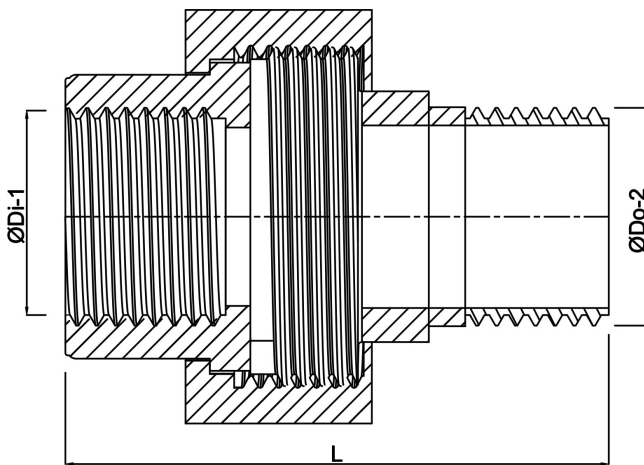

**Profec Nr. 341 Union coupler  
cast iron black 1 1/2" female  
thread x male thread 25bar  
DVGW type conical (1134107)**

# TECHNICAL SPECIFICATIONS

Type	conical
Material	cast iron black
Approval	DVGW
Connection	female thread x male thread
Fitting nr.	Nr. 341
Temperature range	-20°C - 120°C
Pressure	25 bar
Size	1 1/2"
Outer ø	95 mm

## DIMENSIONS

F-1	21 mm
F-2	21 mm
K-1	50 mm
K-2	50 mm
Kn	75 mm
L	95 mm

ØDi-1 1 1/2 "

ØDo-2 1 1/2 "

**Last modified date: 14/03/2026**

Bosta UK Ltd.  
Reflection House  
Olding Road  
Bury St. Edmunds  
Suffolk  
IP33 3TA  
T +44 (0) 1284 716580  
E [enquiries@bosta.co.uk](mailto:enquiries@bosta.co.uk)  
<http://www.bosta.com>