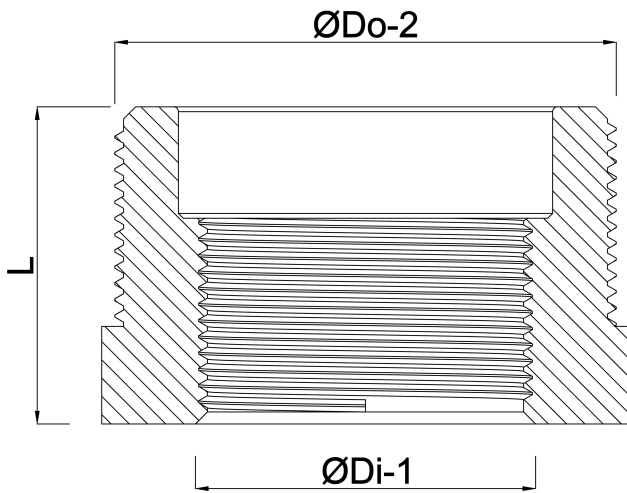

**Profec Nr. 241 Reducer bush
brass 2 1/2" x 2" male thread x
female thread 20bar (0710344)**

TECHNICAL SPECIFICATIONS

Material	brass
Connection	male thread x female thread
Fitting nr.	Nr. 241
Size	2 1/2" x 2"
Max. temperature	80 °C
Pressure	20 bar
Max. temp.	80 °C

DIMENSIONS

F-1	26.5 mm
K-1	98 mm
L	37 mm
ØDi-1	2 "
ØDo-2	2 1/2 "

Last modified date: 24/05/2026

Bosta UK Ltd.
Reflection House
Olding Road
Bury St. Edmunds
Suffolk
IP33 3TA
T +44 (0) 1284 716580
E enquiries@bosta.co.uk
<http://www.bosta.com>