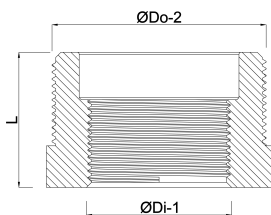

**Profec Nr. 241 Reducer bush
brass 2 1/2" x 2" male thread x
female thread 20bar (0710344)**

TECHNICAL SPECIFICATIONS

Material	brass
Connection	male thread x female thread
Fitting nr.	Nr. 241
Size	2 1/2" x 2"
Max. temperature	80 °C
Pressure	20 bar
Max. temp.	80 °C

DIMENSIONS

F-1	26.5 mm
K-1	98 mm
L	37 mm
ØDi-1	2 "
ØDo-2	2 1/2 "

Last modified date: 13/03/2026

Bosta UK Ltd.
Reflection House
Olding Road
Bury St. Edmunds
Suffolk
IP33 3TA
T +44 (0) 1284 716580
E enquiries@bosta.co.uk
<http://www.bosta.com>