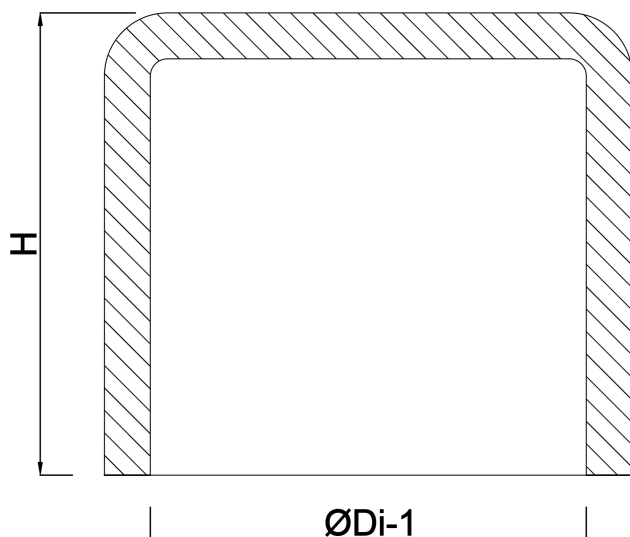

VDL Cap PVC-U 90 mm glue socket 16bar grey (7002819)

VL Van de Lande

TECHNICAL SPECIFICATIONS

Colour grey

Material PVC-U

Size 90 mm

Connection glue socket

Pressure 16 bar

DIMENSIONS

H 77 mm

P-1 51 mm

ØDi-1 90 mm

Last modified date: 24/05/2026

Bosta UK Ltd.
Reflection House
Olding Road
Bury St. Edmunds
Suffolk
IP33 3TA
T +44 (0) 1284 716580
E enquiries@bosta.co.uk
<http://www.bosta.com>