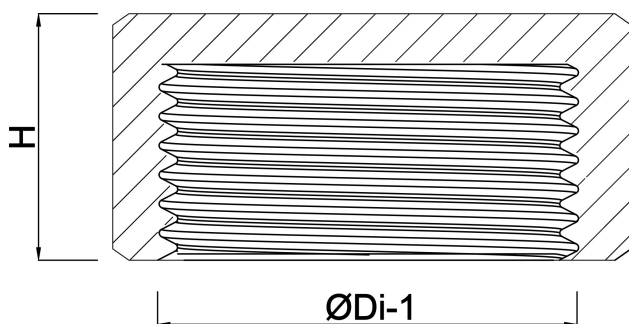

**Profec Nr. 300 Cap stainless  
steel 316 1/4" female thread  
16bar type hexagon (0080701)**

# TECHNICAL SPECIFICATIONS

Material stainless steel 316

Connection female thread

Fitting nr. Nr. 300

Pressure 16 bar

Max. temp. 100 °C

Type hexagon

Size 1/4"

## DIMENSIONS

H 15.1 mm

K-1 15.2 mm

ØDi-1 1/4 "

**Last modified date: 22/05/2026**

Bosta UK Ltd.  
Reflection House  
Olding Road  
Bury St. Edmunds  
Suffolk  
IP33 3TA  
T +44 (0) 1284 716580  
E [enquiries@bosta.co.uk](mailto:enquiries@bosta.co.uk)  
<http://www.bosta.com>