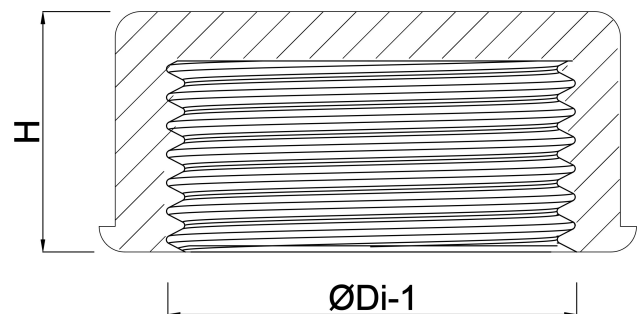

VDL Cap PVC-U 2 1/2" female thread 10bar grey type plain (0110581)

VL Van de Lande

TECHNICAL SPECIFICATIONS

| | |
|---------------|---------------|
| Colour | grey |
| Type | plain |
| Material | PVC-U |
| Material seal | EPDM |
| Connection | female thread |
| Size | 2 1/2" |
| Pressure | 10 bar |

DIMENSIONS

| | |
|-------|---------|
| F-1 | 29 mm |
| H | 29 mm |
| ØDi-1 | 2 1/2 " |

Last modified date: 24/05/2026

Bosta UK Ltd.
Reflection House
Olding Road
Bury St. Edmunds
Suffolk
IP33 3TA
T +44 (0) 1284 716580
E enquiries@bosta.co.uk
<http://www.bosta.com>