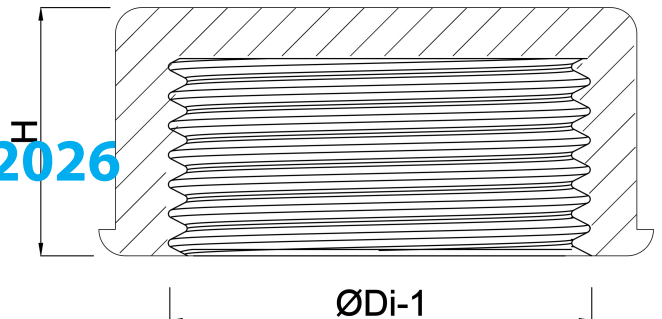

# VDL Cap PVC-U 2 1/2" female thread 10bar grey type plain (0110581)

**VL** Van de Lande

# TECHNICAL SPECIFICATIONS

Colour	grey
Type	plain
Material	PVC-U
Material seal	EPDM
Connection	female thread
Size	2 1/2"
Pressure	10 bar

## DIMENSIONS

F-1	29 mm
H	29 mm
ØDi-1	2 1/2 "

Last modified date: 14/03/2026

Bosta UK Ltd.  
Reflection House  
Olding Road

Bury St. Edmunds  
Suffolk  
IP33 3TA  
T +44 (0) 1284 716580  
E [enquiries@bosta.co.uk](mailto:enquiries@bosta.co.uk)  
<http://www.bosta.com>