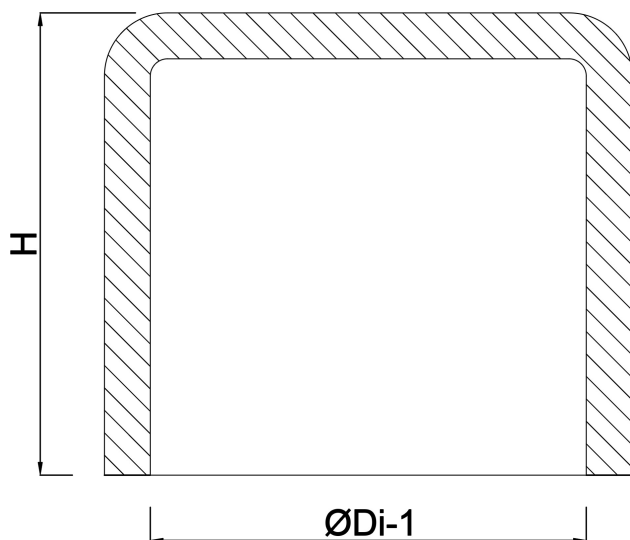

VDL Cap PVC-U 63 mm glue socket 16bar grey (7002817)

VL Van de Lande

TECHNICAL SPECIFICATIONS

Colour grey

Material PVC-U

Size 63 mm

Connection glue socket

Pressure 16 bar

DIMENSIONS

H 57 mm

P-1 37 mm

ØDi-1 63 mm

Last modified date: 24/05/2026

Bosta UK Ltd.
Reflection House
Olding Road
Bury St. Edmunds
Suffolk
IP33 3TA
T +44 (0) 1284 716580
E enquiries@bosta.co.uk
<http://www.bosta.com>