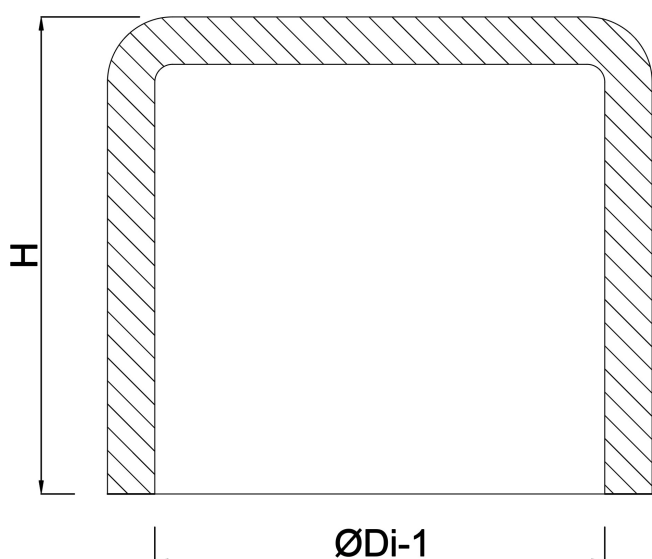

VDL Cap PVC-U 63 mm glue socket 16bar grey (7002817)

VL Van de Lande

TECHNICAL SPECIFICATIONS

Colour	grey
Material	PVC-U
Size	63 mm
Connection	glue socket
Pressure	16 bar

DIMENSIONS

H	57 mm
P-1	37 mm
ØDi-1	63 mm