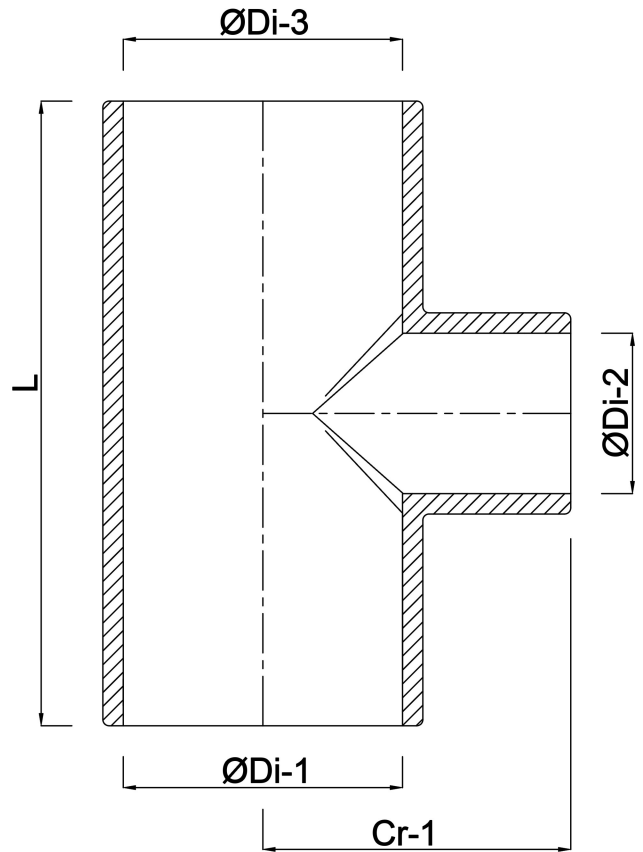

**Profec Reducer T-piece 90°  
PVC-U 40 mm x 32 mm x 40 mm  
glue socket 16bar grey  
(0110295)**

# TECHNICAL SPECIFICATIONS

Colour grey

Material PVC-U

Connection glue socket

Size 40 mm x 32 mm x 40 mm

Pressure 16 bar

## DIMENSIONS

Cr-1 43 mm

L 94 mm

ØDi-1 40 mm

ØDi-2 32 mm

ØDi-3 40 mm

β 90 °

**Last modified date: 23/05/2026**