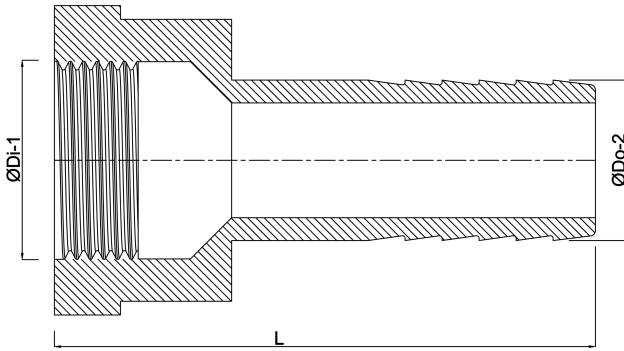

**Profec Hose tail 2/3 union
adaptor PVC-U 3/4" x 20 mm
female threaded nut x hose tail
10bar grey (0100496)**

TECHNICAL SPECIFICATIONS

Colour	grey
Material	PVC-U
Material seal	EPDM
Connection	female threaded nut x hose tail
Pressure	10 bar
Size	3/4" x 20 mm

DIMENSIONS

F-1	10 mm
L	38 mm
L	49 mm
Lq-2	38 mm
ØDi-1	3/4 "
ØDo-2	20 mm

Last modified date: 23/05/2026

Bosta UK Ltd.
Reflection House
Olding Road
Bury St. Edmunds
Suffolk
IP33 3TA
T +44 (0) 1284 716580
E enquiries@bosta.co.uk
<http://www.bosta.com>