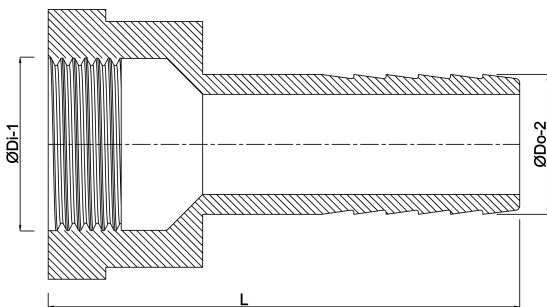

**Profec Hose tail 2/3 union
adaptor PVC-U 3/4" x 20 mm
female threaded nut x hose tail
10bar grey (0100496)**

TECHNICAL SPECIFICATIONS

Colour	grey
Material	PVC-U
Connection	female threaded nut x hose tail
Pressure	10 bar
Size	3/4" x 20 mm

DIMENSIONS

L	38 mm
L	49 mm
ØDi-1	3/4 "
ØDo-2	20 mm
F-1	10 mm
Lq-2	38 mm

Last modified date: 01/10/2025

Bosta UK Ltd.
Reflection House
Olding Road
Bury St. Edmunds
Suffolk
IP33 3TA
T +44 (0) 1284 716580
E enquiries@bosta.co.uk
<http://www.bosta.com>