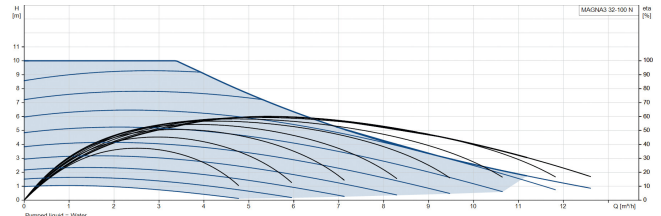

Size

2"

Ampere

1.47 A

Last modified date: 10/05/2026

Bosta UK Ltd.
Reflection House
Olding Road
Bury St. Edmunds
Suffolk
IP33 3TA
T +44 (0) 1284 716580
E enquiries@bosta.co.uk
<http://www.bosta.com>