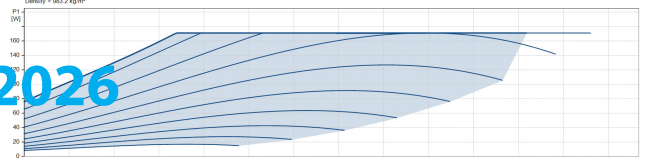

Size

2"

Ampere

1.47 A

Last modified date: 10/05/2026

Bosta UK Ltd.
Reflection House
Olding Road
Bury St. Edmunds
Suffolk
IP33 3TA
T +44 (0) 1284 716580
E enquiries@bosta.co.uk
<http://www.bosta.com>