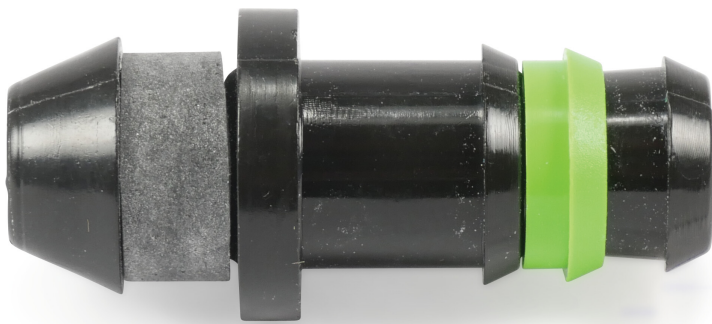

**Straight connector POM 20 mm
x 8 mm barbed x push-in 4bar
black (7031977)**

TECHNICAL SPECIFICATIONS

Colour	black
Material	POM
Connection	barbed x push-in
Pressure	4 bar
Size	20 mm x 8 mm

PRODUCT INFORMATION

Drill holes Ø 12 mm.

Last modified date: 26/05/2026

Bosta UK Ltd.
Reflection House
Olding Road
Bury St. Edmunds
Suffolk
IP33 3TA
T +44 (0) 1284 716580
E enquiries@bosta.co.uk
<http://www.bosta.com>