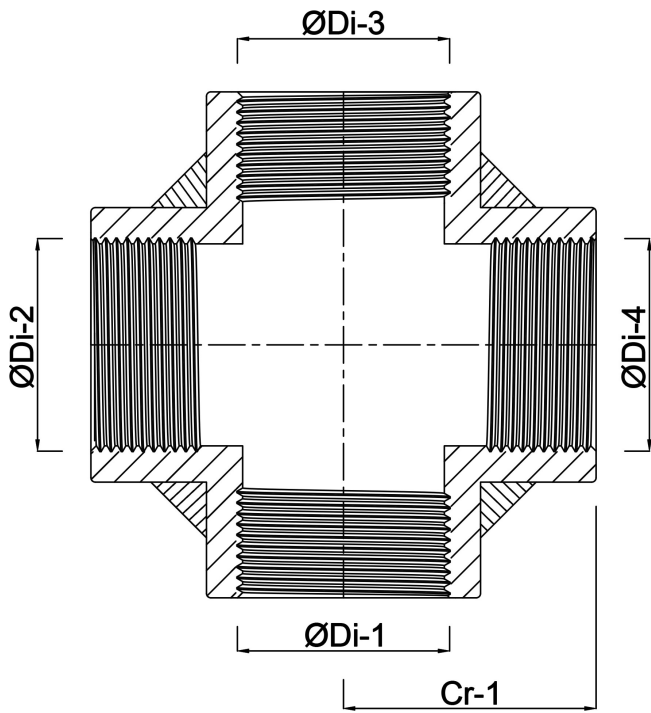

**Profec Nr. 180 Cross-piece
stainless steel 316 3/8" female
thread 16bar (0080317)**

TECHNICAL SPECIFICATIONS

Material stainless steel 316

Connection female thread

Fitting nr. Nr. 180

Pressure 16 bar

Max. temp. 100 °C

Size 3/8"

DIMENSIONS

Cr-1 21 mm

ØDi-1 3/8 "

ØDi-2 3/8 "

ØDi-3 3/8 "

ØDi-4 3/8 "

ØDo-1 20 mm

ØDo-2 20 mm

ØDo-3 20 mm

ØDo-4 20 mm

Last modified date: 13/03/2026

Bosta UK Ltd.
Reflection House
Olding Road
Bury St. Edmunds
Suffolk
IP33 3TA
T +44 (0) 1284 716580
E enquiries@bosta.co.uk
<http://www.bosta.com>