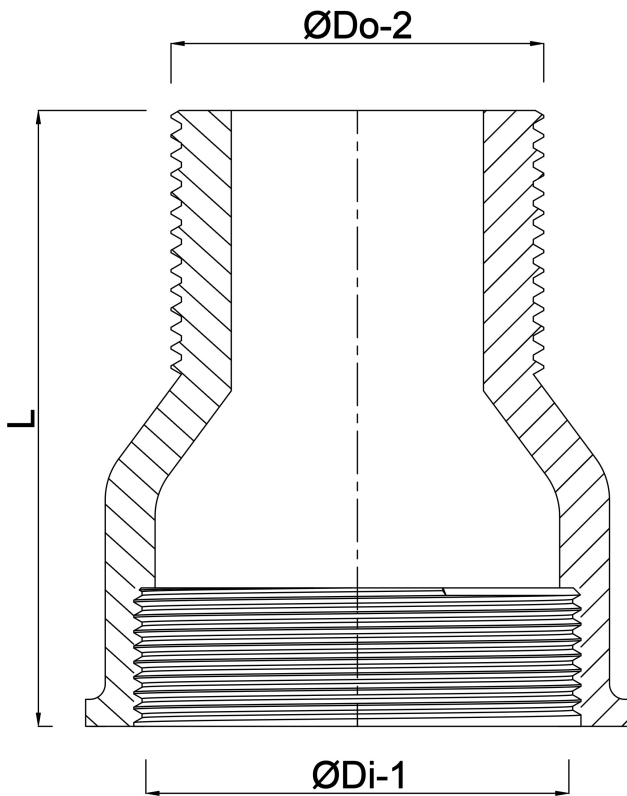

**Profec Nr. 246 Reducer socket
cast iron galvanised 1 1/4" x 1"
female thread x male thread
25bar DVGW (1024613)**

TECHNICAL SPECIFICATIONS

Material	cast iron
Surface treatment	galvanised
Approval	DVGW
Connection	female thread x male thread
Fitting nr.	Nr. 246
Temperature range	-20°C - 120°C
Pressure	25 bar
Size	1 1/4" x 1"

DIMENSIONS

F-1	17 mm
F-2	17 mm
L	60 mm
ØDi-1	1 1/4 "
ØDo-2	1 "

Last modified date: 24/05/2026

Bosta UK Ltd.
Reflection House
Olding Road
Bury St. Edmunds
Suffolk
IP33 3TA
T +44 (0) 1284 716580
E enquiries@bosta.co.uk
<http://www.bosta.com>