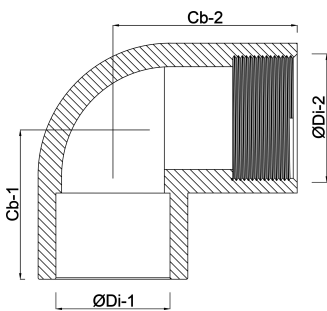

**VDL Adaptor elbow 90° PVC-U
110 mm x 4" glue socket x
female thread 10bar grey with
stainless steel ring type
reinforced (7002639)**

V-L Van de Lande

TECHNICAL SPECIFICATIONS

Colour	grey
Type	reinforced
Material	PVC-U
Feature	with stainless steel ring
Connection	glue socket x female thread
Size	110 mm x 4"
Pressure	10 bar

DIMENSIONS

Cb-1	117 mm
Cb-2	117 mm
ØDi-1	110 mm
ØDi-2	4 "

Last modified date: 14/03/2026

Bosta UK Ltd.
Reflection House
Olding Road
Bury St. Edmunds
Suffolk
IP33 3TA
T +44 (0) 1284 716580
E enquiries@bosta.co.uk
<http://www.bosta.com>