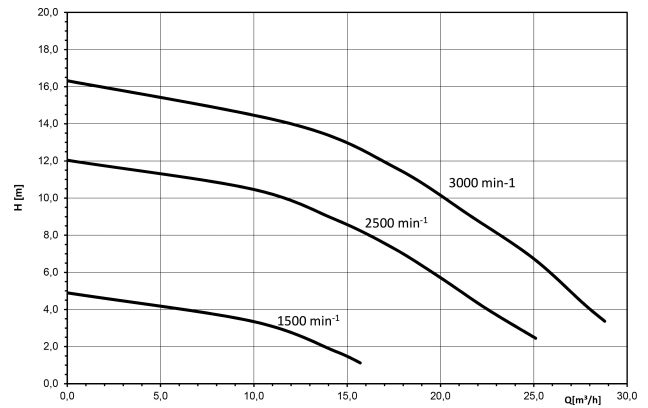

**Norsup Variable speed pool
pump 2" x 1 1/2" female thread
230VAC white/black type Evo
Pro with Modbus 1.5HP
(7035201)**

 **NORSUP 4** YEARS WARRANTY

TECHNICAL SPECIFICATIONS

Colour	white/black
Type	Evo Pro with Modbus
Material impeller 1	noryl
Material seal	NBR
Connection	female thread
Voltage	230VAC
Max. temperature	40 °C
Width	196 mm
Height	301 mm
IP value	IP54
Output Power	1,5 HP
Size	2" x 1 1/2"
Weight	12.7 kg
Power	1.1 kW

PRODUCT INFORMATION

Equipped with an integrated control, this pump can be individually programmed to your needs. With the timer function it is possible to set up to five different speeds at specific times of the day. In addition, the pump has a skimmer function, which allows an interval to be programmed so that the pump runs at high speed for a short time (for example, every three hours for five minutes at 3000 rpm) to extract all debris from the water surface. Operation with an external swimming pool control via the integrated control cable is also possible. Thanks to the variable speed motor, the pump can be operated very quietly. The pump can be installed on existing connections to pumps of the following models: Badu Better, Badu Top II, Badu 90, Badu Magna, Badu Prime etc.

Features:

- Timer with 5 speed daily settings possible
- Skimmer function for cleaning water surface
- Control cable for external controls
- Up to 24 m³ (at 8m H [m])
- Connections: 1.5"/ 2" female thread
- Saltwater resistant: Up to 0.4% (4 g / l)
- Insulation: Class F
- Protection: IP55
- Shaft: 316 stainless steel
- German "high spec" motor
- Single-phase motor with thermal protection
- Including strainer lid opening tool
- Permanent magnet motor
- 4 years warranty