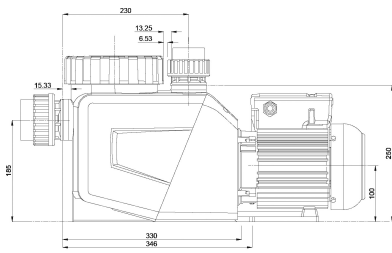

**Norsup Variable speed pool
pump 2" x 1 1/2" female thread
230VAC white/black type Evo
Pro with Modbus 1.5HP
(7035201)**

 **NORSUP 4** YEARS WARRANTY

TECHNICAL SPECIFICATIONS

Colour	white/black
Type	Evo Pro with Modbus
Material impeller 1	noryl
Material seal	NBR
Connection	female thread
Voltage	230VAC
Max. temperature	40 °C
Width	196 mm
Height	301 mm
IP value	IP54
Output Power	1,5 HP
Size	2" x 1 1/2"
Weight	12.7 kg
Power	1.1 kW

Features:

- Timer with 5 speed daily settings possible
- Skimmer function for cleaning water surface
- Control cable for external controls
- Up to 24 m³ (at 8m H [m])
- Connections: 1.5"/ 2" female thread
- Saltwater resistant: Up to 0.4% (4 g / l)
- Insulation: Class F
- Protection: IP55
- Shaft: 316 stainless steel
- German "high spec" motor
- Single-phase motor with thermal protection
- Including strainer lid opening tool
- Permanent magnet motor
- 4 years warranty

Recommended pump fitting:
50 mm x 1.5" Art-Nr: 0100432
63 mm x 2" Art-Nr: 0100433

Last modified date: 27/05/2026

Bosta UK Ltd.
Reflection House
Olding Road
Bury St. Edmunds
Suffolk
IP33 3TA
T +44 (0) 1284 716580
E enquiries@bosta.co.uk
<http://www.bosta.com>