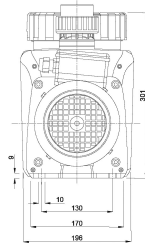

**Norsup Variable speed pool
pump 2" x 1 1/2" female thread
230VAC white/black type Evo
Pro with Modbus 1.5HP
(7035201)**

 **NORSUP 4** YEARS WARRANTY

TECHNICAL SPECIFICATIONS

Colour	white/black
Type	Evo Pro with Modbus
Material impeller 1	noryl
Material seal	NBR
Connection	female thread
Voltage	230VAC
Max. temperature	40 °C
Width	196 mm
Height	301 mm
IP value	IP54
Output Power	1,5 HP
Size	2" x 1 1/2"
Weight	12.7 kg
Power	1.1 kW

Features:

- Timer with 5 speed daily settings possible
- Skimmer function for cleaning water surface
- Control cable for external controls
- Up to 24 m³ (at 8m H [m])
- Connections: 1.5"/ 2" female thread
- Saltwater resistant: Up to 0.4% (4 g / l)
- Insulation: Class F
- Protection: IP55
- Shaft: 316 stainless steel
- German "high spec" motor
- Single-phase motor with thermal protection
- Including strainer lid opening tool
- Permanent magnet motor
- 4 years warranty

Recommended pump fitting:
50 mm x 1.5" Art-Nr: 0100432
63 mm x 2" Art-Nr: 0100433

Last modified date: 27/05/2026

Bosta UK Ltd.
Reflection House
Olding Road
Bury St. Edmunds
Suffolk
IP33 3TA
T +44 (0) 1284 716580
E enquiries@bosta.co.uk
<http://www.bosta.com>