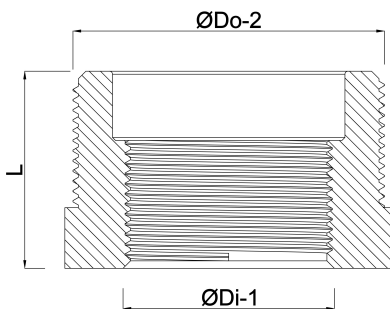

**Profec Nr. 241 Reducer bush
stainless steel 316 4" x 3" male
thread x female thread 16bar
(0080370)**

TECHNICAL SPECIFICATIONS

Material	stainless steel 316
Connection	male thread x female thread
Fitting nr.	Nr. 241
Pressure	16 bar
Max. temp.	100 °C
Size	4" x 3"

DIMENSIONS

F-1	36 mm
K-1	44 mm
L	44 mm
ØDi-1	3 "
ØDo-1	4 "

Last modified date: 13/03/2026

Bosta UK Ltd.
Reflection House
Olding Road
Bury St. Edmunds
Suffolk
IP33 3TA
T +44 (0) 1284 716580
E enquiries@bosta.co.uk
<http://www.bosta.com>