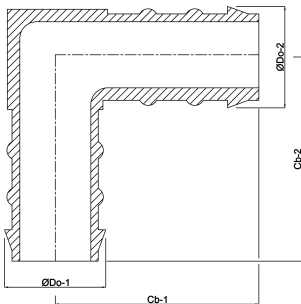

**Hose tail elbow 90° nylon 12
mm hose tail 10bar white
(0440291)**

TECHNICAL SPECIFICATIONS

Colour white

Material nylon

Connection hose tail

Temperature range 0°C - 80°C

Pressure 10 bar

Size 12 mm

DIMENSIONS

Cb-1 20.95 mm

Cb-2 20.95 mm

ØDo-1 12 mm

ØDo-2 12 mm

β 90°

Last modified date: 13/03/2026

Bosta UK Ltd.
Reflection House
Olding Road
Bury St. Edmunds
Suffolk
IP33 3TA
T +44 (0) 1284 716580
E enquiries@bosta.co.uk
<http://www.bosta.com>