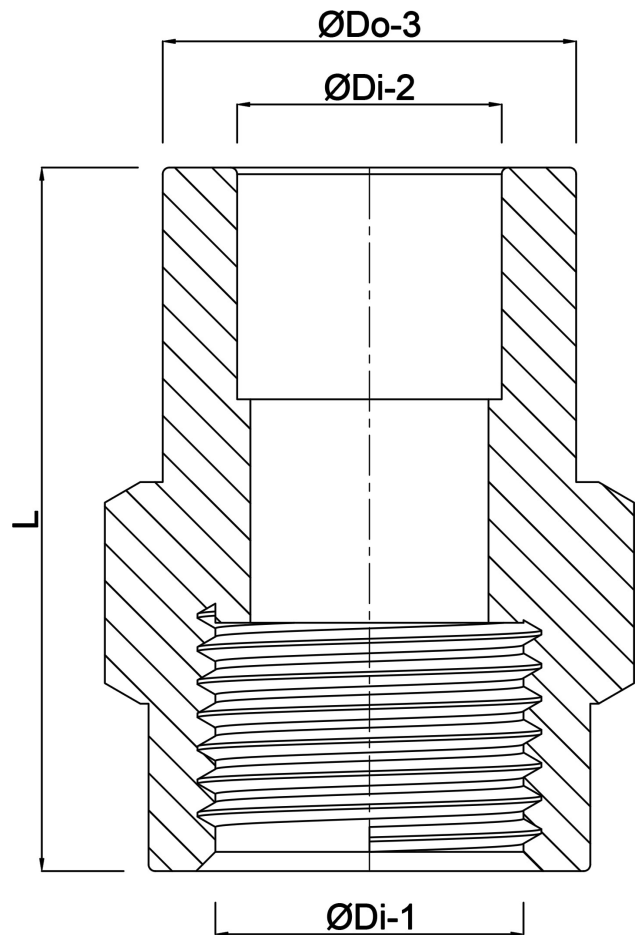

**VDL Adaptor socket PVC-U  
16/25 mm x 1/2" glue  
socket/glue spigot x female  
thread 10bar grey (7018172)**

**VL** Van de Lande

# TECHNICAL SPECIFICATIONS

Colour	grey
Material	PVC-U
Connection	glue socket/glue spigot x female thread
Size	16/25 mm x 1/2"
Pressure	10 bar

# DIMENSIONS

F-1	15 mm
L	47.5 mm
ØDi-1	1/2 "
ØDi-2	16 mm
ØDo-3	25 mm

**Last modified date: 24/05/2026**

Bosta UK Ltd.  
Reflection House  
Olding Road  
Bury St. Edmunds  
Suffolk  
IP33 3TA  
T +44 (0) 1284 716580  
E [enquiries@bosta.co.uk](mailto:enquiries@bosta.co.uk)  
<http://www.bosta.com>