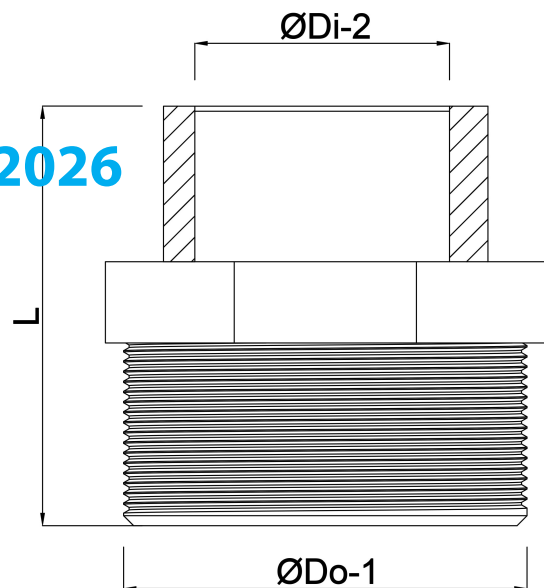

**Profec Reducer nipple PVC-U 1
1/4" x 1/2" male thread x
female thread 10bar grey
(0100199)**

TECHNICAL SPECIFICATIONS

Colour	grey
Material	PVC-U
Connection	male thread x female thread
Pressure	10 bar
Size	1 1/4" x 1/2"

DIMENSIONS

L	46 mm
ØDi-2	1/2 "
ØDo-1	1 1/4 "

Last modified date: 13/03/2026

Bosta UK Ltd.
Reflection House
Olding Road
Bury St. Edmunds
Suffolk
IP33 3TA
T +44 (0) 1284 716580
E enquiries@bosta.co.uk

<http://www.bosta.com>