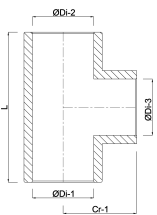

**Profec T-piece 90° PVC-U 32
mm glue socket 16bar grey
KIWA (0110254)**

TECHNICAL SPECIFICATIONS

Colour	grey
Material	PVC-U
Approval	KIWA
Connection	glue socket
Pressure	16 bar
Size	32 mm

DIMENSIONS

Cr-1	17 mm
L	34 mm
ØDi-1	32 mm
ØDi-2	32 mm
ØDi-3	32 mm
β	90 °