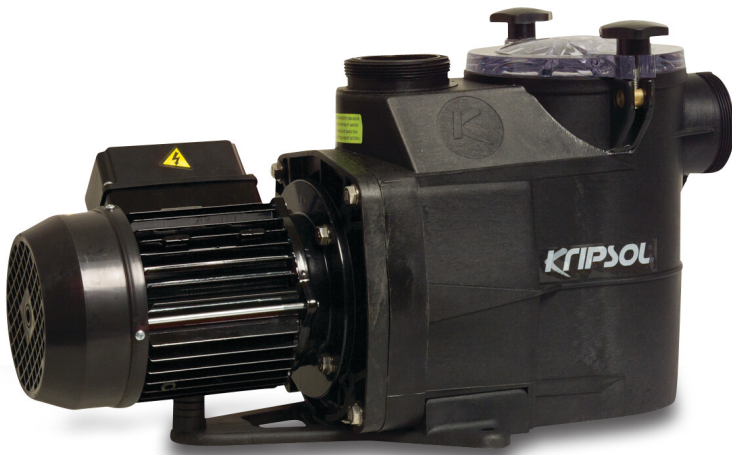

Kripsol Pool pump 50 mm glue socket 5A 230VAC black type KSE 100 M 1HP (7009822)

KRIPSOL[®]

TECHNICAL SPECIFICATIONS

Colour	black
Pump body	PP GF
Material impeller 1	noryl
Material seal	stainless steel 316
Connection	glue socket
Max. temperature	50 °C
Frequency	50 Hz
IP value	IP55
Max working pressure	2,5 bar
Packaging dimensions L/W/H	650 x 255 x 330 mm
Motor RPM	2850
Type	KSE 100 M
Capacity	15,4 m ³ /h
Output Power	1 HP
Max. head	18 m
Size	50 mm
Length	550 mm

Voltage 230VAC

Weight 14 kg

Power 0.75 kW

Ampere 5 A

Noise level 60.8 dB

DIMENSIONS

A 550 mm

PRODUCT INFORMATION

The KripsoL Koral KSE is an optimised and super-silent pump which is suitable for residential pools up to 177 m³

Features:

- Connection: incl 50mm or 60mm slip unions
- Visibility internal prefilter, easy access
- Corrosion-resistant & Noryl impeller
- Double drain, easy opening
- Suitable for use in salt water