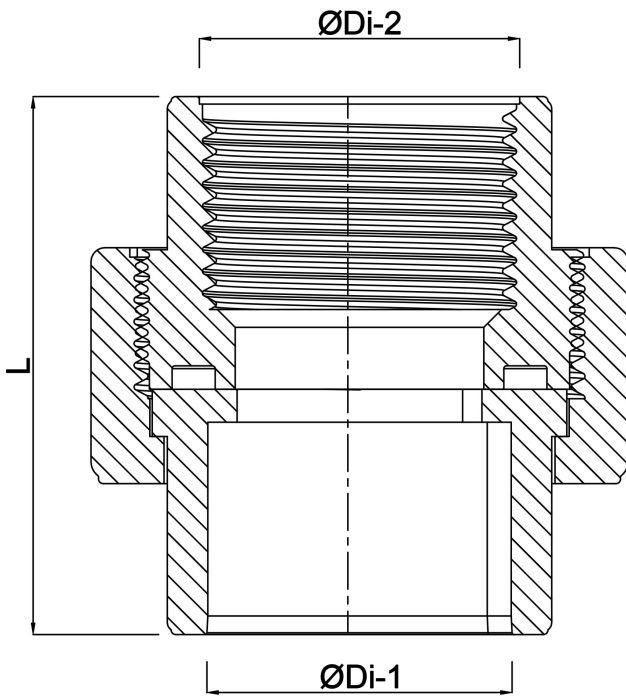

**Profec Union adaptor  
PVC/stainless steel 316 75 mm  
x 2 1/2" glue socket x female  
thread 10bar grey (0102106)**

# TECHNICAL SPECIFICATIONS

Colour	grey
Material	PVC/stainless steel 316
Material seal	EPDM
Connection	glue socket x female thread
Pressure	10 bar
Size	75 mm x 2 1/2"

## DIMENSIONS

L	95.7 mm
ØDi-1	75 mm
ØDi-2	2 1/2 "

**Last modified date: 22/05/2026**

Bosta UK Ltd.  
Reflection House  
Olding Road  
Bury St. Edmunds  
Suffolk  
IP33 3TA  
T +44 (0) 1284 716580  
E [enquiries@bosta.co.uk](mailto:enquiries@bosta.co.uk)  
<http://www.bosta.com>