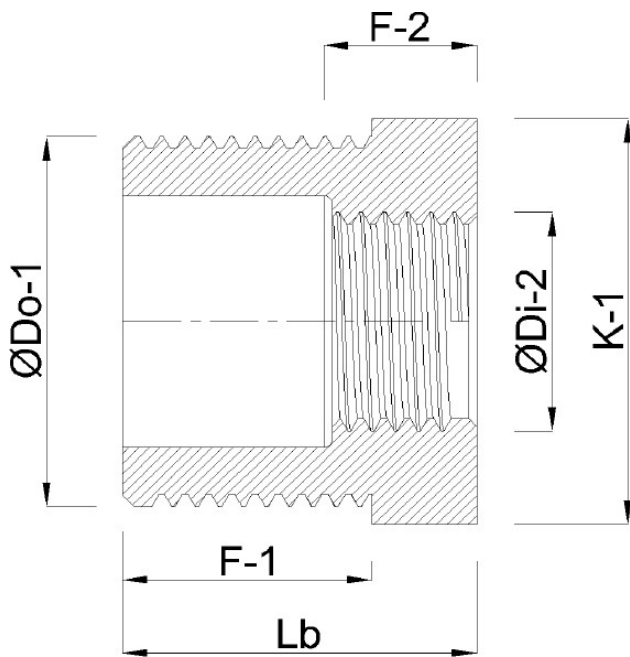

**Profec Nr. 241 Reducer bush
stainless steel 316 3/8" x 1/4"
male thread x female thread
16bar (0080082)**

TECHNICAL SPECIFICATIONS

Material	stainless steel 316
Connection	male thread x female thread
Fitting nr.	Nr. 241
Pressure	16 bar
Max. temp.	100 °C
Size	3/8" x 1/4"

DIMENSIONS

F-1	12.7 mm
F-2	5 mm
K-1	18.5 mm
Lb	17.7 mm
ØDi-2	1/4 "
ØDo-1	3/8 "

Last modified date: 22/06/2026

Bosta UK Ltd.
Reflection House
Olding Road
Bury St. Edmunds
Suffolk
IP33 3TA
T +44 (0) 1284 716580
E enquiries@bosta.co.uk
<http://www.bosta.com>