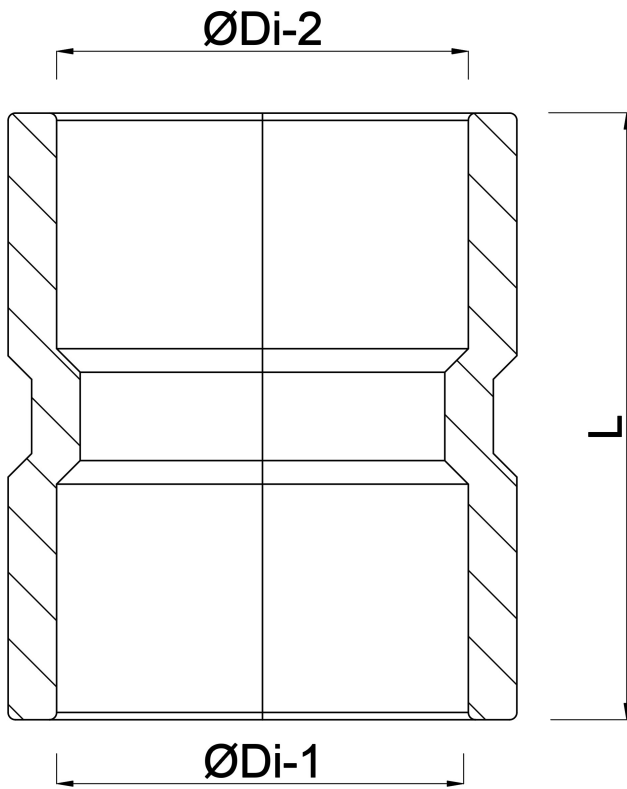

**Socket PVC-U 63 mm glue
socket 16bar grey (0160651)**

TECHNICAL SPECIFICATIONS

Colour grey

Material PVC-U

Connection glue socket

Size 63 mm

Pressure 16 bar

DIMENSIONS

L 79 mm

Mold injection moulded

ØDi-1 63 mm

ØDi-2 63 mm

Last modified date: 23/05/2026

Bosta UK Ltd.
Reflection House
Olding Road
Bury St. Edmunds
Suffolk
IP33 3TA
T +44 (0) 1284 716580
E enquiries@bosta.co.uk
<http://www.bosta.com>