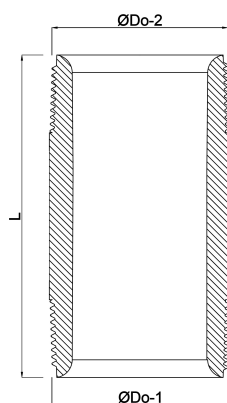

**Profec Nr. 23 Pipe nipple
stainless steel 316 1" male
thread 16bar 60 mm (0080405)**

TECHNICAL SPECIFICATIONS

Material stainless steel 316

Connection male thread

DIN Standard DIN 2999

Fitting nr. Nr. 23

Pressure 16 bar

Size 1"

Length 60 mm

DIMENSIONS

L 60 mm

\varnothing Do-1 1"

\varnothing Do-2 1"

Last modified date: 13/03/2026

Bosta UK Ltd.
Reflection House
Olding Road
Bury St. Edmunds
Suffolk
IP33 3TA
T +44 (0) 1284 716580
E enquiries@bosta.co.uk
<http://www.bosta.com>