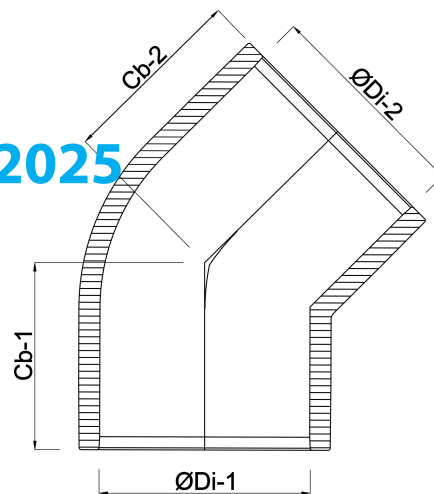

Profec Elbow 45° PVC-U 25 mm glue socket 16bar grey (0111826)

TECHNICAL SPECIFICATIONS

Colour grey

Material PVC-U

Connection glue socket

Size 25 mm

Pressure 16 bar

DIMENSIONS

ØDi-1 25 mm

ØDi-2 25 mm

Cb-1 185 mm

Cb-2 185 mm

Last modified date: 01/10/2025

Bosta UK Ltd.
Reflection House
Olding Road
Bury St. Edmunds
Suffolk

IP33 3TA
T +44 (0) 1284 716580
E enquiries@bosta.co.uk
<http://www.bosta.com>