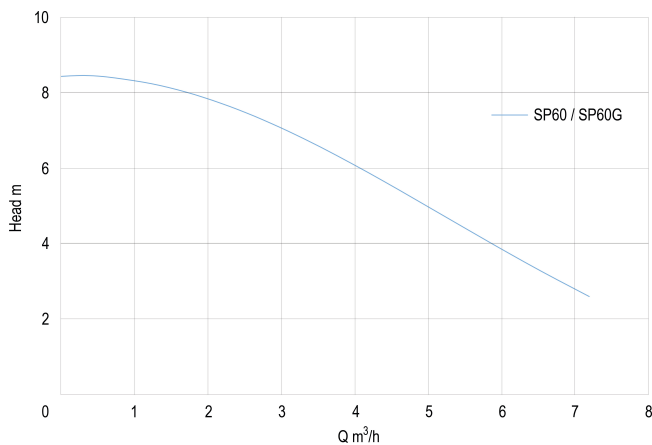

Size 1"

Float included

DIMENSIONS

H-1 250 mm

H-2 230 mm

W-1 150 mm

Last modified date: 08/03/2026

Bosta UK Ltd.
Reflection House
Olding Road
Bury St. Edmunds
Suffolk
IP33 3TA
T +44 (0) 1284 716580
E enquiries@bosta.co.uk
<http://www.bosta.com>