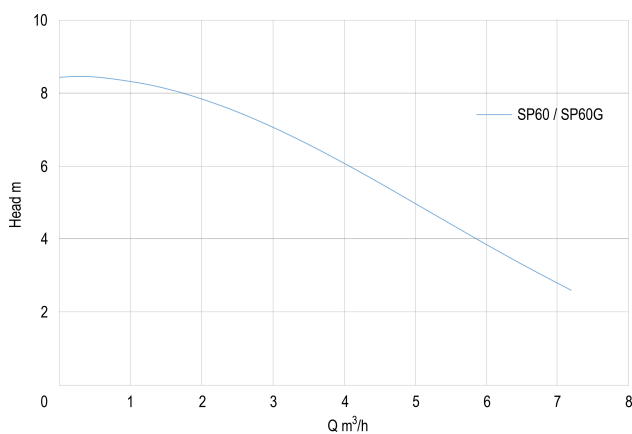

Size 1"

Float included

DIMENSIONS

H-1 250 mm

H-2 230 mm

W-1 150 mm

Last modified date: 24/05/2026

Bosta UK Ltd.
Reflection House
Olding Road
Bury St. Edmunds
Suffolk
IP33 3TA
T +44 (0) 1284 716580
E enquiries@bosta.co.uk
<http://www.bosta.com>