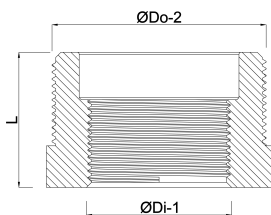

**Profec Nr. 241 Reducer bush
cast iron black 1 1/4" x 1" male
thread x female thread 25bar
DVGW (1124118)**

TECHNICAL SPECIFICATIONS

Material	cast iron black
Approval	DVGW
Connection	male thread x female thread
Fitting nr.	Nr. 241
Temperature range	-20°C - 120°C
Pressure	25 bar
Size	1 1/4" x 1"

DIMENSIONS

F-1	20.3 mm
K-1	44.7 mm
L	27.4 mm
ØDi-1	1 "
ØDo-2	1 1/4 "

Last modified date: 14/03/2026

Bosta UK Ltd.
Reflection House
Olding Road
Bury St. Edmunds
Suffolk
IP33 3TA
T +44 (0) 1284 716580
E enquiries@bosta.co.uk
<http://www.bosta.com>