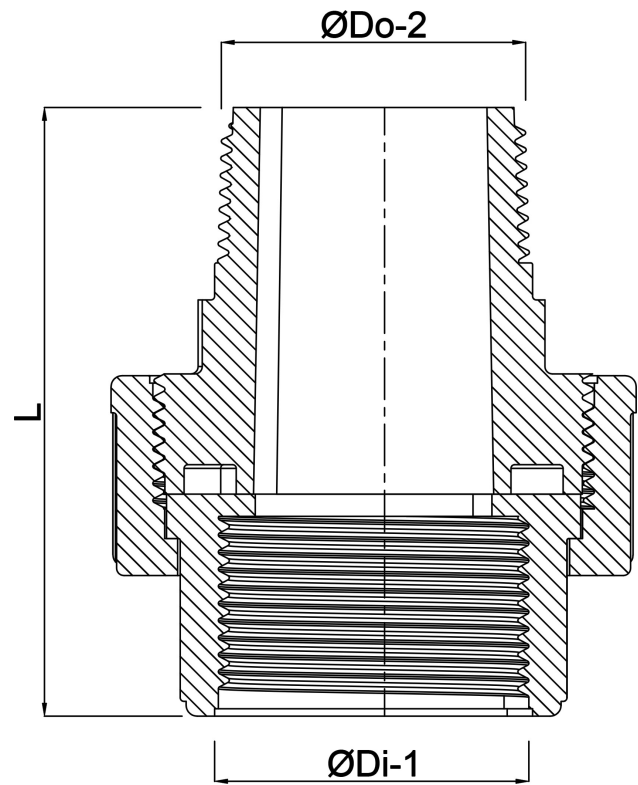

**Profec Union coupler PVC-U  
3/4" female thread x male  
thread 10bar grey (0100101)**

# TECHNICAL SPECIFICATIONS

Colour	grey
Material	PVC-U
Connection	female thread x male thread
Pressure	10 bar
Size	3/4"

# DIMENSIONS

Do-n	51 mm
Hi-1	23 mm
L	66 mm
Lb	43 mm
ØDi-1	3/4 "
ØDo-2	3/4 "

**Last modified date: 22/05/2026**

Bosta UK Ltd.  
Reflection House  
Olding Road  
Bury St. Edmunds  
Suffolk  
IP33 3TA  
T +44 (0) 1284 716580  
E [enquiries@bosta.co.uk](mailto:enquiries@bosta.co.uk)  
<http://www.bosta.com>