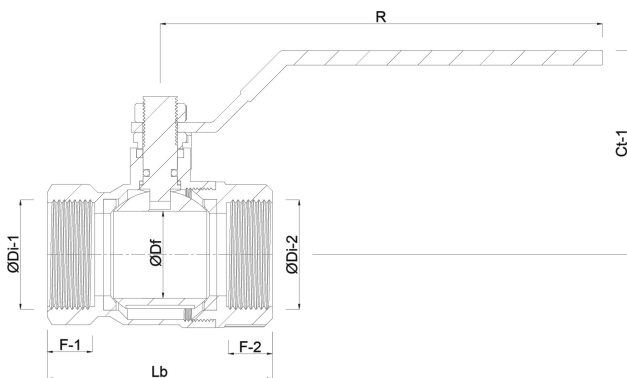

**VIR Ball valve PP 1/2" female  
thread 16bar DN15 black type  
228 Arctic (7026935)**

# TECHNICAL SPECIFICATIONS

Colour	black
Type	228 Arctic
Material	PP
Colour lever	blue
Connection	female thread
Temperature range	-20°C - 75°C
Pressure	16 bar
Size	1/2"
DN	15

# DIMENSIONS

Ct-1	55 mm
F-1	15.5 mm
F-2	15.5 mm
Lb	61 mm
R	100 mm
ØDf	15 mm

ØDi-1 1/2 "

ØDi-2 1/2 "

**Last modified date: 26/05/2026**

Bosta UK Ltd.  
Reflection House  
Olding Road  
Bury St. Edmunds  
Suffolk  
IP33 3TA  
T +44 (0) 1284 716580  
E [enquiries@bosta.co.uk](mailto:enquiries@bosta.co.uk)  
<http://www.bosta.com>