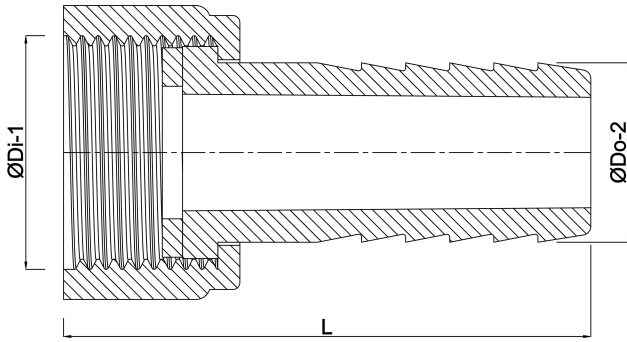

# Profec Hose tail brass 3/4" x 19 mm female thread x hose tail (0710515)

# TECHNICAL SPECIFICATIONS

Material	brass
Connection	female thread x hose tail
Max. temp.	120 °C
Size	3/4" x 19 mm
Max. temperature	120 °C
Spanner	30

# DIMENSIONS

Dq-2	18 mm
F-1	14 mm
L	45 mm
Lb	45 mm
Lq-2	18 mm
Nq-2	2
P-1	23 mm
ØDi-1	3/4 "
ØDo-2	19 mm

**Last modified date: 24/05/2026**

Bosta UK Ltd.  
Reflection House  
Olding Road  
Bury St. Edmunds  
Suffolk  
IP33 3TA  
T +44 (0) 1284 716580  
E [enquiries@bosta.co.uk](mailto:enquiries@bosta.co.uk)  
<http://www.bosta.com>