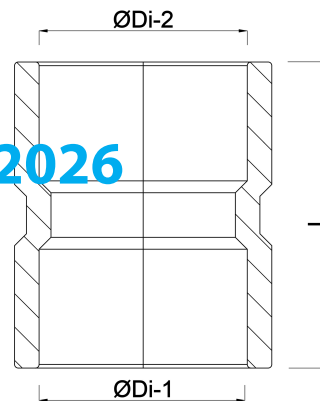

VDL Socket PVC-U 20 mm glue socket 16bar grey KIWA (7002904)

V-L Van de Lande

TECHNICAL SPECIFICATIONS

Colour	grey
Material	PVC-U
Approval	KIWA
Connection	glue socket
Size	20 mm
Pressure	16 bar

DIMENSIONS

L	35 mm
T	3 mm
ØDi-1	20 mm
ØDi-2	20 mm

Last modified date: 14/03/2026

Bosta UK Ltd.
Reflection House
Olding Road

Bury St. Edmunds
Suffolk
IP33 3TA
T +44 (0) 1284 716580
E enquiries@bosta.co.uk
<http://www.bosta.com>