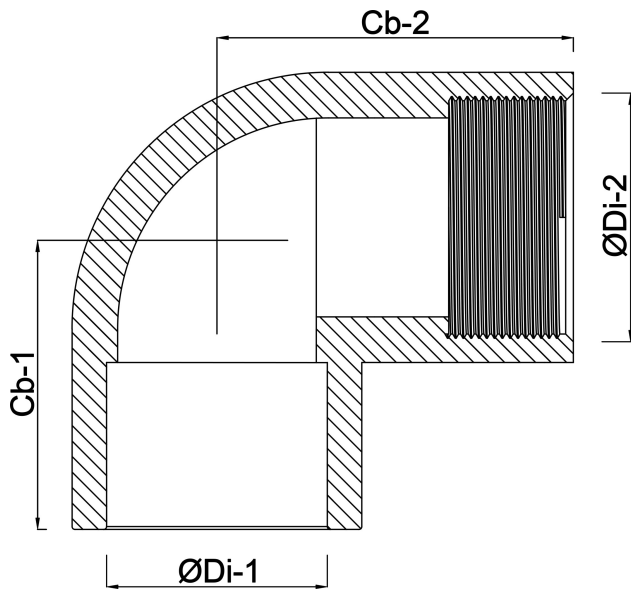

**VDL Adaptor elbow 90° PVC-U
25 mm x 3/4" glue socket x
female thread 16bar grey with
stainless steel ring type
reinforced (7002633)**

V-L Van de Lande

TECHNICAL SPECIFICATIONS

Colour	grey
Type	reinforced
Material	PVC-U
Feature	with stainless steel ring
Connection	glue socket x female thread
Size	25 mm x 3/4"
Pressure	16 bar

DIMENSIONS

Cb-1	32.5 mm
Cb-2	32.5 mm
ØDi-1	25 mm
ØDi-2	3/4 "

Last modified date: 24/05/2026

Bosta UK Ltd.
Reflection House
Olding Road
Bury St. Edmunds
Suffolk
IP33 3TA
T +44 (0) 1284 716580
E enquiries@bosta.co.uk
<http://www.bosta.com>