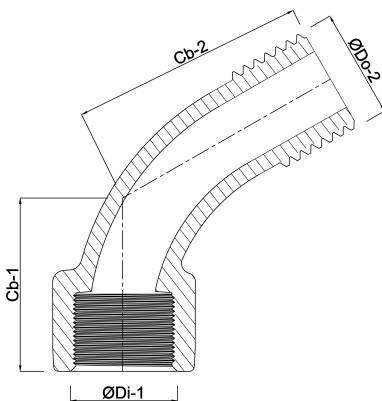

**Profec Nr. 121 Elbow 45°
stainless steel 316 3/8" female
thread x male thread 10bar
(0081242)**

TECHNICAL SPECIFICATIONS

Material	stainless steel 316
Connection	female thread x male thread
Fitting nr.	Nr. 121
Pressure	10 bar
Size	3/8"

DIMENSIONS

Cb-1	18 mm
Cb-2	30 mm
ØDi-1	3/8 "
ØDo-2	3/8 "
β	45 °

Last modified date: 13/03/2026

Bosta UK Ltd.
Reflection House
Olding Road
Bury St. Edmunds
Suffolk
IP33 3TA
T +44 (0) 1284 716580
E enquiries@bosta.co.uk
<http://www.bosta.com>