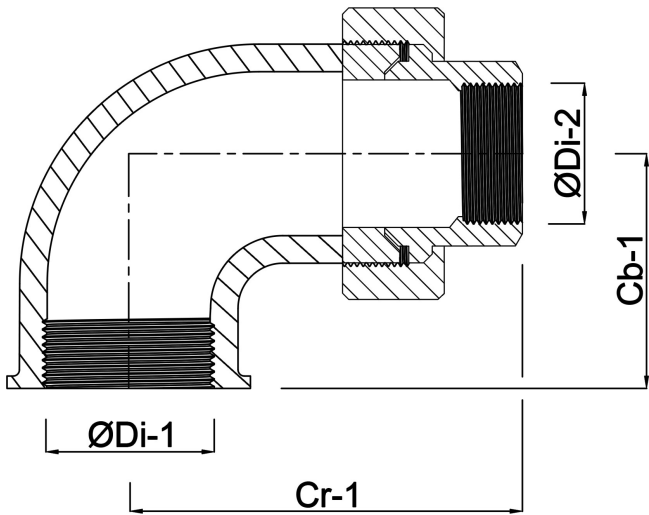

**Profec Nr. 96 Union elbow 90°
cast iron galvanised 1" female
thread 25bar DVGW type
conical (1009605)**

TECHNICAL SPECIFICATIONS

| | |
|-------------------|---------------|
| Type | conical |
| Material | cast iron |
| Surface treatment | galvanised |
| Approval | DVGW |
| Connection | female thread |
| Fitting nr. | Nr. 96 |
| Temperature range | -20°C - 120°C |
| Pressure | 25 bar |
| Size | 1" |

DIMENSIONS

| | |
|------|-------|
| Cb-1 | 72 mm |
| Cr-1 | 38 mm |
| F-1 | 17 mm |
| F-2 | 17 mm |
| K-1 | 37 mm |
| Kn | 55 mm |

ØDi-1 1 "

ØDi-2 1 "

β 90 °

Last modified date: 14/03/2026

Bosta UK Ltd.
Reflection House
Olding Road
Bury St. Edmunds
Suffolk
IP33 3TA
T +44 (0) 1284 716580
E enquiries@bosta.co.uk
<http://www.bosta.com>