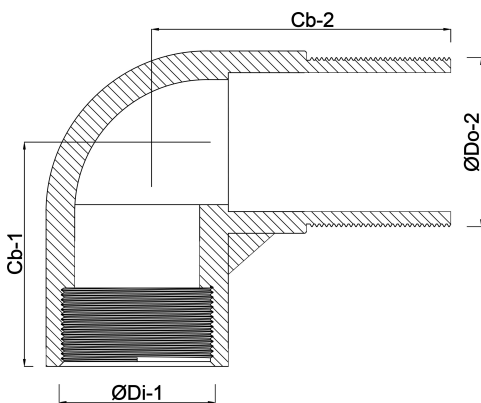

**Nr. 92 Elbow 90° bronze 3/8"
female thread x male thread
25bar (0720216)**

TECHNICAL SPECIFICATIONS

Material	bronze
Connection	female thread x male thread
Fitting nr.	Nr. 92
Size	3/8"
Pressure	25 bar

DIMENSIONS

Cb-1	25 mm
Cb-2	32 mm
ØDi-1	3/8 "
ØDo-1	3/8 "
β	90 °

Last modified date: 13/03/2026

Bosta UK Ltd.
Reflection House
Olding Road
Bury St. Edmunds
Suffolk
IP33 3TA
T +44 (0) 1284 716580
E enquiries@bosta.co.uk
<http://www.bosta.com>