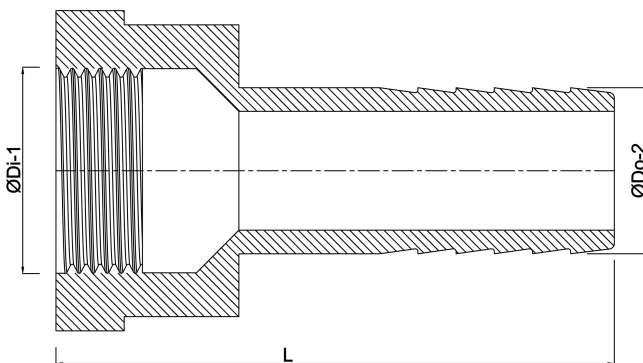

**Profec Barbed adaptor  
stainless steel 316 1" x 25 mm  
female thread x hose tail 10bar  
(7043866)**

# TECHNICAL SPECIFICATIONS

Material stainless steel 316

Connection female thread x hose tail

Pressure 10 bar

Size 1" x 25 mm

Spanner 38

## DIMENSIONS

L 66 mm

$\text{ØDi-1}$  1"

$\text{ØDo-2}$  25 mm

Last modified date: 01/05/2026

Bosta UK Ltd.  
Reflection House  
Olding Road  
Bury St. Edmunds  
Suffolk  
IP33 3TA  
T +44 (0) 1284 716580  
E [enquiries@bosta.co.uk](mailto:enquiries@bosta.co.uk)  
<http://www.bosta.com>