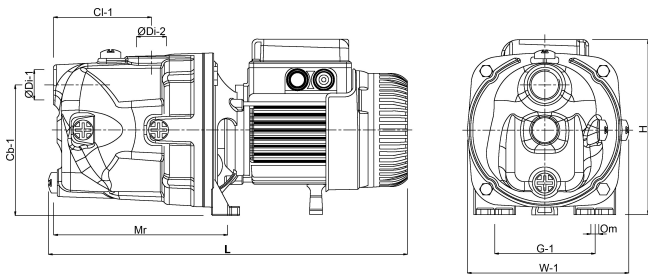

# TECHNICAL SPECIFICATIONS

Colour	green
Material	cast iron
Pump body	cast iron
Material impeller 1	technopolymer
Model	self priming
Connection	female thread
Voltage	230VAC
Max. temperature	35 °C
Minimum medium temperature (continuous)	0 °C
Press	1 "
Maximum ambient temperature	40 °C
Suction	1 "
BEP Head	54
Type	Gardenjet 82 M
Size	1"
Power	0.6 kW

## DIMENSIONS

Cb-1 144 mm

Cl-1 127 mm

G-1 111 mm

H 268 mm

H 268 mm

L 410 mm

L 410 mm

Mr 192 mm

O 9 mm

W 178 mm

W-1 178 mm

ØDi-1 1 "

ØDi-2 1 "