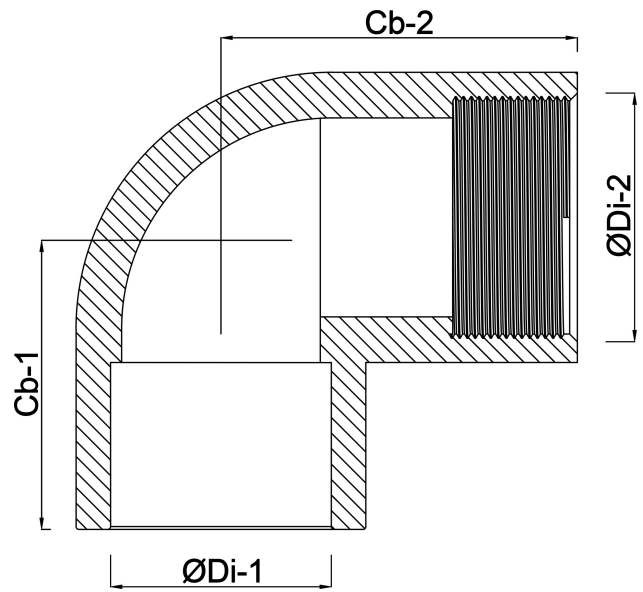

**Profec Adaptor elbow 90° PVC-U 63 mm x 2" glue socket x female thread 10bar grey**  
**(0110165)**

# TECHNICAL SPECIFICATIONS

Colour	grey
Material	PVC-U
Connection	glue socket x female thread
Pressure	10 bar
Size	63 mm x 2"

## DIMENSIONS

Cb-1	60 mm
Cb-2	60 mm
ØDi-1	2 "
ØDi-2	63 mm

**Last modified date: 22/05/2026**

Bosta UK Ltd.  
Reflection House  
Olding Road  
Bury St. Edmunds  
Suffolk  
IP33 3TA  
T +44 (0) 1284 716580  
E [enquiries@bosta.co.uk](mailto:enquiries@bosta.co.uk)  
<http://www.bosta.com>