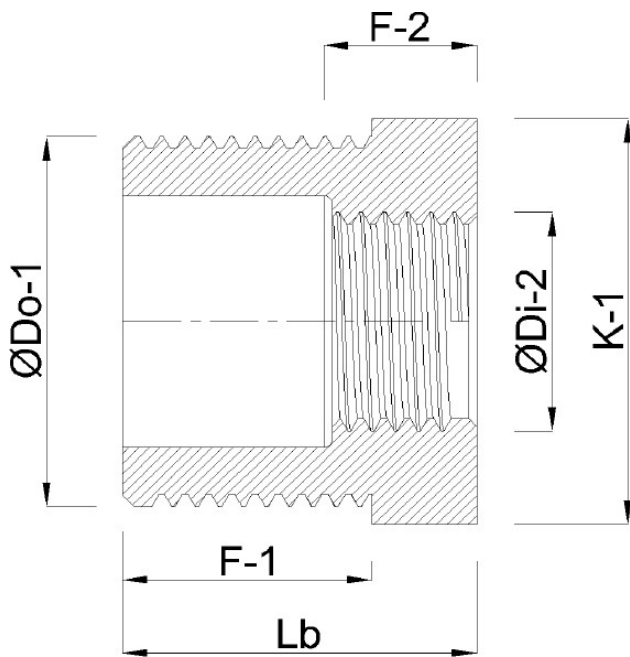

**Profec Nr. 241 Reducer bush
stainless steel 316 3/4" x 1/4"
male thread x female thread
16bar (0080086)**

TECHNICAL SPECIFICATIONS

Material	stainless steel 316
Connection	male thread x female thread
Fitting nr.	Nr. 241
Pressure	16 bar
Max. temp.	100 °C
Size	3/4" x 1/4"

DIMENSIONS

F-1	16.6 mm
F-2	5.7 mm
K-1	28 mm
Lb	22.3 mm
ØDi-2	1/4 "
ØDo-1	3/4 "

Last modified date: 22/06/2026

Bosta UK Ltd.
Reflection House
Olding Road
Bury St. Edmunds
Suffolk
IP33 3TA
T +44 (0) 1284 716580
E enquiries@bosta.co.uk
<http://www.bosta.com>