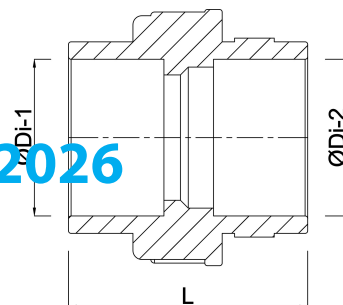

VDL Union coupler PVC-U 12 mm glue socket 16bar grey type A (0100132)

VL Van de Lande

TECHNICAL SPECIFICATIONS

Colour grey

Type A

Material PVC-U

Material seal EPDM

Connection glue socket

Size 12 mm

Pressure 16 bar

DIMENSIONS

K-2 23 mm

L 46 mm

ØDi-1 12 mm

ØDi-2 12 mm

Last modified date: 14/03/2026