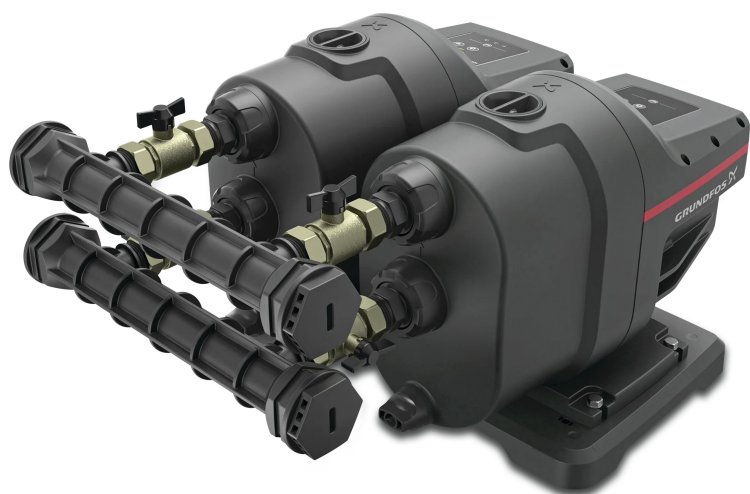

Grundfos Twin home booster plastic 1" male thread 5.38A 230VAC type Scala1 5-55 (7043777)

GRUNDFOS 

TECHNICAL SPECIFICATIONS

Material	plastic
Connection	male thread
Connection	male thread
Voltage	230VAC
Type	Scala1 5-55
Max. head	52 m
Size	1"
Size	1 "
Ampere	5.38 A