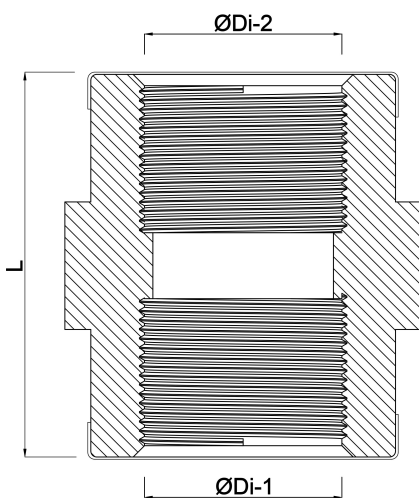

**Profec Nr. 270A Socket  
stainless steel 316 3/8" female  
thread 10bar (0080152)**

# TECHNICAL SPECIFICATIONS

Material stainless steel 316

Connection female thread

Fitting nr. Nr. 270A

Pressure 10 bar

Size 3/8"

## DIMENSIONS

L 10.5 mm

ØDi-1 3/8 "

ØDi-2 3/8 "

ØDo-1 20 mm

**Last modified date: 13/03/2026**

Bosta UK Ltd.  
Reflection House  
Olding Road  
Bury St. Edmunds  
Suffolk  
IP33 3TA  
T +44 (0) 1284 716580  
E [enquiries@bosta.co.uk](mailto:enquiries@bosta.co.uk)  
<http://www.bosta.com>