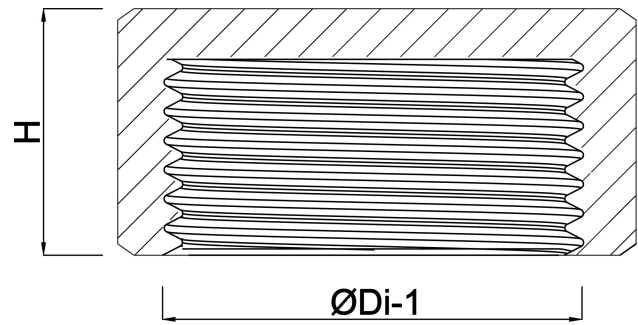

# Cap PP 1" female thread 10bar grey (0330162)

# TECHNICAL SPECIFICATIONS

Colour	grey
Material	PP
Connection	female thread
Pressure	10 bar
Max. temp.	80 °C
Size	1"

# DIMENSIONS

F-1	18 mm
H	24 mm
K-1	40 mm
ØDi-1	1 "
ØDo-1	45 mm

**Last modified date: 23/05/2026**

Bosta UK Ltd.  
Reflection House  
Olding Road  
Bury St. Edmunds  
Suffolk  
IP33 3TA  
T +44 (0) 1284 716580  
E [enquiries@bosta.co.uk](mailto:enquiries@bosta.co.uk)  
<http://www.bosta.com>