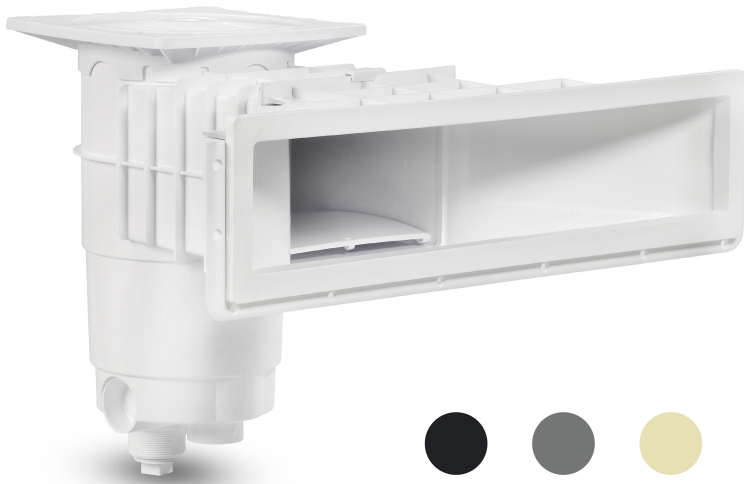

Weltico Skimmer ABS 1 1/2" x 2" female thread sand type A600 Design (7039325)

weltico

TECHNICAL SPECIFICATIONS

Type	A600 Design
Material	ABS/stainless steel
Suitable for	liner and concrete pools
Connection	female thread
Colour	sand
Size	1 1/2" x 2"

DIMENSIONS

A	583 mm
B	443 mm
C	639 mm
D	161 mm
E	266 mm
F	317 mm
G	595 mm
H	114 mm

PRODUCT INFORMATION

Approx. 7 m³/h (at a rate of 1.5 m/s) if connected to the 1 1/2" outlet with a Ø50 pipe
Approx. 10 m³/h (at a rate of 1.5 m/s) if connected to the 2" outlet with a Ø63 pipe