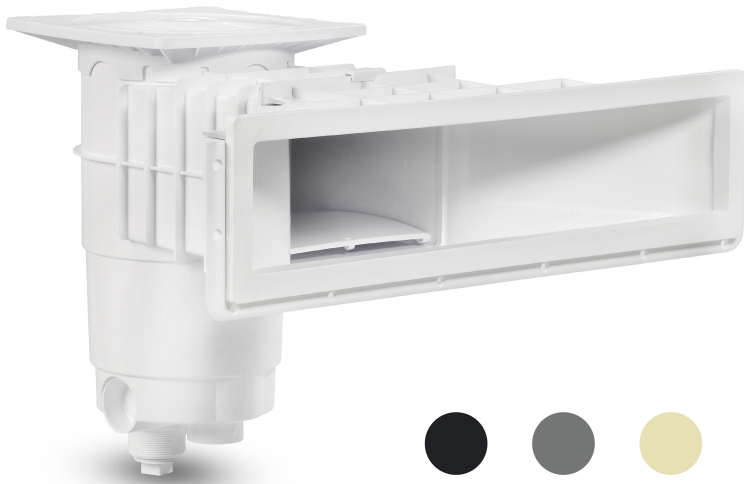

# Weltico Skimmer ABS 1 1/2" x 2" female thread sand type A600 Design (7039325)

weltico

# TECHNICAL SPECIFICATIONS

Type	A600 Design
Material	ABS/stainless steel
Suitable for	liner and concrete pools
Connection	female thread
Colour	sand
Size	1 1/2" x 2"

## DIMENSIONS

A	583 mm
B	443 mm
C	639 mm
D	161 mm
E	266 mm
F	317 mm
G	595 mm
H	114 mm