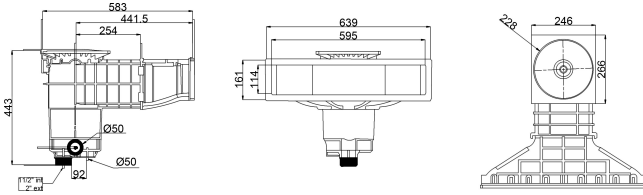

# Weltico Skimmer ABS 1 1/2" x 2" female thread sand type A600 Design (7039325)

weltico

# TECHNICAL SPECIFICATIONS

Type	A600 Design
Material	ABS/stainless steel
Suitable for	liner and concrete pools
Connection	female thread
Colour	sand
Size	1 1/2" x 2"

## DIMENSIONS

A	583 mm
B	443 mm
C	639 mm
D	161 mm
E	266 mm
F	317 mm
G	595 mm
H	114 mm