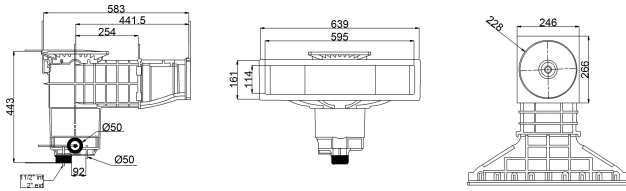

Weltico Skimmer ABS 1 1/2" x 2" female thread sand type A600 Design (7039325)

weltico

TECHNICAL SPECIFICATIONS

Type	A600 Design
Material	ABS/stainless steel
Suitable for	liner and concrete pools
Connection	female thread
Colour	sand
Size	1 1/2" x 2"

DIMENSIONS

A	583 mm
B	443 mm
C	639 mm
D	161 mm
E	266 mm
F	317 mm
G	595 mm
H	114 mm

PRODUCT INFORMATION

Approx. 7 m³/h (at a rate of 1.5 m/s) if connected to the 1 1/2" outlet with a Ø50 pipe
Approx. 10 m³/h (at a rate of 1.5 m/s) if connected to the 2" outlet with a Ø63 pipe