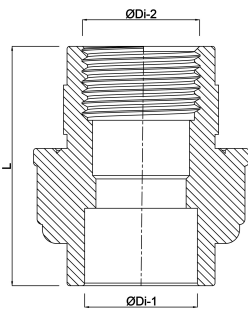

**VDL Union adaptor PVC-U 1/2"
x 20 mm female thread x glue
socket 10bar grey type A
(7002854)**

V-L Van de Lande

TECHNICAL SPECIFICATIONS

Colour	grey
Type	A
Material	PVC-U
Material seal	EPDM
Connection	female thread x glue socket
Size	1/2" x 20 mm
Pressure	10 bar

DIMENSIONS

F-2	16 mm
L	57 mm
ØDi-1	20 mm
ØDi-2	1/2 "

Last modified date: 14/03/2026

Bosta UK Ltd.
Reflection House
Olding Road
Bury St. Edmunds
Suffolk
IP33 3TA
T +44 (0) 1284 716580
E enquiries@bosta.co.uk
<http://www.bosta.com>