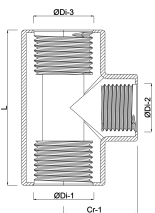

**Profec Nr. 130 T-piece 90°
stainless steel 316 1" female
thread 16bar (0080040)**

TECHNICAL SPECIFICATIONS

Material stainless steel 316

Connection female thread

Fitting nr. Nr. 130

Pressure 16 bar

Max. temp. 100 °C

Size 1"

DIMENSIONS

Cr-1 39.2 mm

L 68 mm

ØDi-1 1 "

ØDi-2 1 "

ØDi-3 1 "

β 90 °