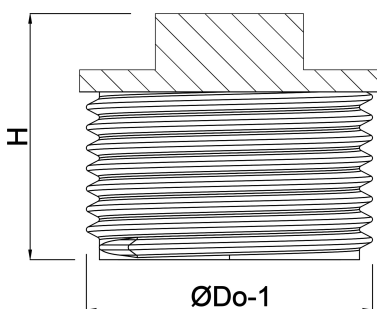

Profec Nr. 290 Plug cast iron galvanised 1/4" male thread 25bar DVGW (1029002)

TECHNICAL SPECIFICATIONS

Material cast iron

Surface treatment galvanised

Approval DVGW

Connection male thread

Fitting nr. Nr. 290

Temperature range -20°C - 120°C

Pressure 25 bar

Size 1/4"

DIMENSIONS

F-1 11 mm

H 22 mm

ØDo-1 1/4 "

Last modified date: 14/03/2026